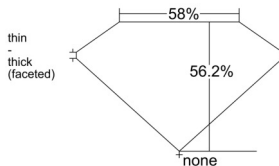

GIA®

FACSIMILE

GIA REPORT 1545294721

Verify this report at GIA.edu

GIA NATURAL DIAMOND DOSSIER®

December 24, 2025
GIA Report Number 1545294721
Shape and Cutting Style ..... Heart Brilliant
Measurements ..... 5.10 x 5.94 x 3.34 mm

GRADING RESULTS

Carat Weight ..... 0.58 carat
Color Grade I
Clarity Grade VVS1

ADDITIONAL GRADING INFORMATION

Polish ..... Excellent
Symmetry ..... Excellent
Fluorescence ..... Faint
Clarity Characteristics ..... Pinpoint, Feather
Inscription(s): GIA 1545294721

PROPORTIONS

Profile not to actual proportions

GRADING SCALES

GIA COLOR SCALE		GIA CLARITY SCALE			
COLORLESS	D	VERY VERY SLIGHTLY INCLUDED	FLAWLESS		
	E		INTERNALLY FLAWLESS		
	F	VERY SLIGHTLY INCLUDED	VVS₁		
	G		VVS₂		
	H		VS₁		
	NEAR COLORLESS	I	SLIGHTLY INCLUDED	VS₂	
		J		SI₁	
		FAINT	K	INCLUDED	SI₂
			L		I₁
			M		I₂
VERT LIGHT	N	LIGHT	I₃		
	O				
	P				
	Q				
	R