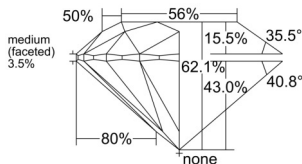

GIA®

FACSIMILE

GIA REPORT 1545298355

Verify this report at GIA.edu

GIA NATURAL DIAMOND DOSSIER®

December 25, 2025
GIA Report Number 1545298355
Shape and Cutting Style ..... Round Brilliant
Measurements ..... 5.40 - 5.42 x 3.36 mm

GRADING RESULTS

Carat Weight ..... 0.60 carat
Color Grade L
Clarity Grade S11
Cut Grade ..... Excellent

ADDITIONAL GRADING INFORMATION

Polish ..... Excellent
Symmetry ..... Excellent
Fluorescence ..... None
Clarity Characteristics ..... Cloud, Feather
Inscription(s): GIA 1545298355

PROPORTIONS

Profile to actual proportions