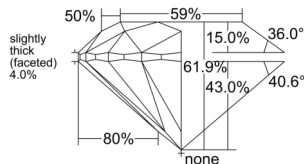

GIA®

FACSIMILE

GIA REPORT 1545299712

Verify this report at GIA.edu

GIA NATURAL DIAMOND DOSSIER®

December 24, 2025
GIA Report Number 1545299712
Shape and Cutting Style ..... Round Brilliant
Measurements ..... 4.61 - 4.64 x 2.86 mm

GRADING RESULTS

Carat Weight ..... 0.38 carat
Color Grade ..... J
Clarity Grade VS1
Cut Grade ..... Excellent

ADDITIONAL GRADING INFORMATION

Polish ..... Excellent
Symmetry ..... Excellent
Fluorescence ..... None
Clarity Characteristics ..... Feather, Pinpoint
Inscription(s): GIA 1545299712

PROPORTIONS

Profile to actual proportions