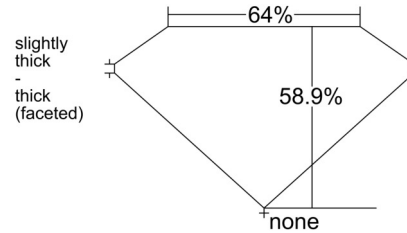

PROPORTIONS

Profile not to actual proportions