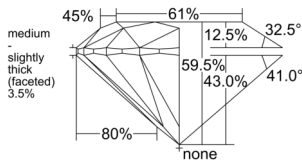

GIA®

FACSIMILE

GIA REPORT 1545335155

Verify this report at GIA.edu

GIA NATURAL DIAMOND DOSSIER®

December 30, 2025
GIA Report Number 1545335155
Shape and Cutting Style ..... Round Brilliant
Measurements ..... 3.77 - 3.79 x 2.25 mm

GRADING RESULTS

Carat Weight ..... 0.19 carat
Color Grade ..... G
Clarity Grade VS1
Cut Grade ..... Excellent

ADDITIONAL GRADING INFORMATION

Polish ..... Excellent
Symmetry ..... Excellent
Fluorescence ..... None
Clarity Characteristics ..... Crystal, Feather, Pinpoint
Inscription(s): GIA 1545335155

PROPORTIONS

Profile to actual proportions