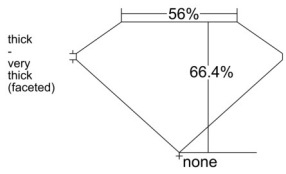

GIA®

FACSIMILE

GIA REPORT 1545341267

Verify this report at GIA.edu

GIA NATURAL DIAMOND DOSSIER®

December 30, 2025
GIA Report Number 1545341267
Shape and Cutting Style ..... Pear Brilliant
Measurements ..... 7.24 x 4.97 x 3.30 mm

GRADING RESULTS

Carat Weight ..... 0.71 carat
Color Grade ..... H
Clarity Grade VS2

ADDITIONAL GRADING INFORMATION

Polish ..... Excellent
Symmetry ..... Very Good
Fluorescence ..... Faint
Clarity Characteristics ..... Crystal
Inscription(s): GIA 1545341267

PROPORTIONS

Profile not to actual proportions

GRADING SCALES

GIA COLOR SCALE		GIA CLARITY SCALE			
COLORLESS	D	VERY VERY SLIGHTLY INCLUDED	FLAWLESS		
	E		INTERNALLY FLAWLESS		
	F	VERY SLIGHTLY INCLUDED	VVS₁		
	G		VVS₂		
	H		VS₁		
	NEAR COLORLESS	I	SLIGHTLY INCLUDED	VS₂	
		J		SI₁	
		FAINT	K	INCLUDED	SI₂
			L		I₁
			M		I₂
VERT LIGHT	N		INCLUDED	I₃	
	O				
	P				
	Q				
	R				
LIGHT	S				
	T				
	U				
	V				
	W				
X					
Y					
Z