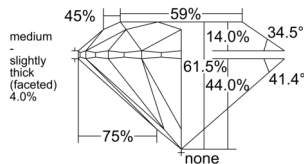

GIA®

FACSIMILE

GIA REPORT 1545344657

Verify this report at GIA.edu

GIA NATURAL DIAMOND DOSSIER®

December 31, 2025
GIA Report Number 1545344657
Shape and Cutting Style ..... Round Brilliant
Measurements ..... 4.79 - 4.82 x 2.96 mm

GRADING RESULTS

Carat Weight ..... 0.42 carat
Color Grade ..... F
Clarity Grade VVS1
Cut Grade ..... Excellent

ADDITIONAL GRADING INFORMATION

Polish ..... Excellent
Symmetry ..... Excellent
Fluorescence ..... Faint
Clarity Characteristics ..... Pinpoint, Feather
Inscription(s): GIA 1545344657

PROPORTIONS

Profile to actual proportions

GRADING SCALES

GIA COLOR SCALE	GIA CLARITY SCALE	GIA CUT SCALE	
D	FLAWLESS	EXCELLENT	
E	INTERNALLY FLAWLESS		
F		VVS₁	VERY GOOD
G	VVS₂		
H	VS₁	GOOD	
I	VS₂		
J	SI₁	FAIR	
K	SI₂		
L	I₁	POOR	
M			
N			
O	I₂		
P			
Q			
R	I₃		
S			
T			
U			
V			
W			
X			
Y			
Z