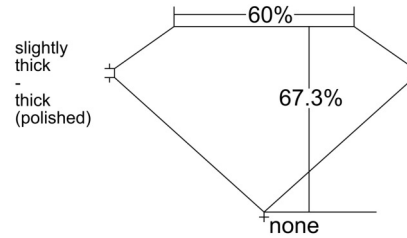

GIA NATURAL DIAMOND GRADING REPORT

January 05, 2026  
 GIA Report Number ..... 1545367622  
 Shape and Cutting Style ..... Emerald Cut  
 Measurements ..... 7.41 x 5.31 x 3.57 mm

GRADING RESULTS

Carat Weight ..... 1.32 carat  
 Color Grade ..... J  
 Clarity Grade ..... VS1

Profile not to actual proportions

CLARITY CHARACTERISTICS

KEY TO SYMBOLS\*

-  Feather
-  Pinpoint
-  Needle

\* Red symbols denote internal characteristics (inclusions). Green or black symbols denote external characteristics (blemishes). Diagram is an approximate representation of the diamond, and symbols shown indicate type, position, and approximate size of clarity characteristics. All clarity characteristics may not be shown. Details of finish are not shown.