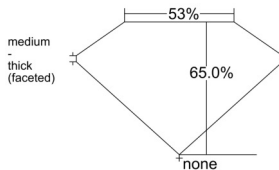

GIA®

FACSIMILE

GIA REPORT 1545374701

Verify this report at GIA.edu

GIA NATURAL DIAMOND DOSSIER®

January 05, 2026
GIA Report Number 1545374701
Shape and Cutting Style ..... Pear Brilliant
Measurements ..... 6.18 x 4.14 x 2.69 mm

GRADING RESULTS

Carat Weight ..... 0.40 carat
Color Grade ..... G
Clarity Grade VS2

ADDITIONAL GRADING INFORMATION

Polish ..... Very Good
Symmetry ..... Good
Fluorescence ..... None
Clarity Characteristics..... Cloud, Feather, Cavity, Etch Channel
Inscription(s): GIA 1545374701

PROPORTIONS

Profile not to actual proportions

GRADING SCALES

GIA COLOR SCALE		GIA CLARITY SCALE			
COLORLESS	D	VERY VERY SLIGHTLY INCLUDED	FLAWLESS		
	E		INTERNALLY FLAWLESS		
	F	VERY SLIGHTLY INCLUDED	VVS₁		
	G		VVS₂		
	H		VS₁		
	NEAR COLORLESS	I	SLIGHTLY INCLUDED	VS₂	
		J		SI₁	
		FAINT	K	INCLUDED	SI₂
			L		I₁
			M		I₂
VERT LIGHT	N	LIGHT	I₃		
	O				
	P				
	Q				
	R