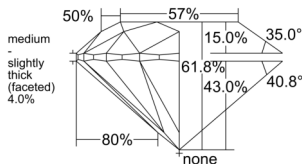

GIA®

FACSIMILE

GIA REPORT 1545407268

Verify this report at GIA.edu

GIA NATURAL DIAMOND DOSSIER®

January 08, 2026
GIA Report Number 1545407268
Shape and Cutting Style ..... Round Brilliant
Measurements ..... 4.27 - 4.29 x 2.64 mm

GRADING RESULTS

Carat Weight ..... 0.30 carat
Color Grade ..... G
Clarity Grade VVS1
Cut Grade ..... Excellent

ADDITIONAL GRADING INFORMATION

Polish ..... Excellent
Symmetry ..... Excellent
Fluorescence ..... Faint
Clarity Characteristics ..... Pinpoint, Cloud, Feather
Inscription(s): GIA 1545407268

PROPORTIONS

GRADING SCALES

GIA COLOR SCALE	GIA CLARITY SCALE	GIA CUT SCALE	
D	FLAWLESS	EXCELLENT	
E	INTERNALLY FLAWLESS		
F		VVS₁	VERY GOOD
G	VVS₂		
H	VS₁	GOOD	
I	VS₂		
J	SI₁	FAIR	
K	SI₂		
L	I₁	POOR	
M	I₂		
N	I₃		
O			
P			
Q			
R			
S			
T			
U			
V			
W			
X			
Y			
Z