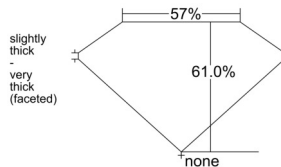

GIA®

FACSIMILE

GIA REPORT 1545437232

Verify this report at GIA.edu

GIA NATURAL DIAMOND DOSSIER®

January 14, 2026
GIA Report Number 1545437232
Shape and Cutting Style ..... Heart Brilliant
Measurements ..... 5.16 x 5.85 x 3.57 mm

GRADING RESULTS

Carat Weight ..... 0.61 carat
Color Grade ..... F
Clarity Grade VS2

ADDITIONAL GRADING INFORMATION

Polish ..... Excellent
Symmetry ..... Excellent
Fluorescence ..... None
Clarity Characteristics ..... Feather
Inscription(s): GIA 1545437232

PROPORTIONS

Profile not to actual proportions

GRADING SCALES

GIA COLOR SCALE		GIA CLARITY SCALE		
COLORLESS	D	VERY VERY SLIGHTLY INCLUDED	FLAWLESS	
	E		INTERNALLY FLAWLESS	
	F		VVS₁	
	G		VVS₂	
	NEAR COLORLESS	H	VERY SLIGHTLY INCLUDED	VS₁
		I		VS₂
		J	SLIGHTLY INCLUDED	SI₁
		K		SI₂
	FAINT	L	INCLUDED	I₁
		M		I₂
N		I₃		
O				
VERT LIGHT		P		
		Q		
		R		
		S		
LIGHT	T			
	U			
	V			
	W			
	X			
	Y			
	Z