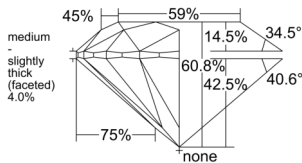

GIA®

FACSIMILE

GIA REPORT 1545457939

Verify this report at GIA.edu

GIA NATURAL DIAMOND DOSSIER®

January 19, 2026
GIA Report Number 1545457939
Shape and Cutting Style ..... Round Brilliant
Measurements ..... 5.69 - 5.71 x 3.47 mm

GRADING RESULTS

Carat Weight ..... 0.70 carat
Color Grade ..... H
Clarity Grade VS2
Cut Grade ..... Excellent

ADDITIONAL GRADING INFORMATION

Polish ..... Excellent
Symmetry ..... Excellent
Fluorescence ..... Medium Blue
Clarity Characteristics ..... Feather, Cloud
Inscription(s): GIA 1545457939

PROPORTIONS

Profile to actual proportions

GRADING SCALES

GIA COLOR SCALE

COLORESS	D
	E
	F
	G
	H
	I
	J
NEAR COLORESS	K
	L
FAINT	M
	N
	O
	P
	R
	S
	T
	U
	V
	W
	X
	Y
LIGHT	Z

GIA CLARITY SCALE

FLAWLESS	INTERNAL FLAWLESS	
		FLAWLESS
VERY VERY SLIGHTLY INCLUDED	VVS₁	
	VVS₂	
VERY SLIGHTLY INCLUDED	VS₁	
	VS₂	
SLIGHTLY INCLUDED	SI₁	
	SI₂	
INCLUDED	I₁	
	I₂	
	I₃	

GIA CUT SCALE

EXCELLENT	
	VERY GOOD
GOOD	
FAIR	
POOR