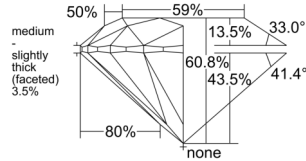

GIA®

FACSIMILE

GIA REPORT 1545467707

Verify this report at GIA.edu

GIA NATURAL DIAMOND DOSSIER®

January 19, 2026
GIA Report Number 1545467707
Shape and Cutting Style ..... Round Brilliant
Measurements ..... 3.95 - 3.96 x 2.41 mm

GRADING RESULTS

Carat Weight ..... 0.23 carat
Color Grade ..... D
Clarity Grade VS1
Cut Grade ..... Excellent

ADDITIONAL GRADING INFORMATION

Polish ..... Excellent
Symmetry ..... Excellent
Fluorescence ..... Medium Blue
Clarity Characteristics ..... Feather, Needle, Pinpoint
Inscription(s): GIA 1545467707

PROPORTIONS

Profile to actual proportions