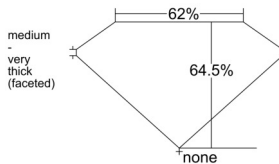

GIA®

FACSIMILE

GIA REPORT 1545478509

Verify this report at GIA.edu

GIA NATURAL DIAMOND DOSSIER®

January 20, 2026
GIA Report Number 1545478509
Shape and Cutting Style ..... Pear Brilliant
Measurements ..... 6.51 x 4.41 x 2.84 mm

GRADING RESULTS

Carat Weight ..... 0.50 carat
Color Grade I
Clarity Grade VS1

ADDITIONAL GRADING INFORMATION

Polish ..... Excellent
Symmetry ..... Very Good
Fluorescence ..... Medium Blue
Clarity Characteristics ..... Cloud, Feather, Needle
Inscription(s): GIA 1545478509

PROPORTIONS

Profile not to actual proportions

GRADING SCALES

GIA COLOR SCALE		GIA CLARITY SCALE			
COLORLESS	D	VERY VERY SLIGHTLY INCLUDED	FLAWLESS		
	E		INTERNALLY FLAWLESS		
	F	VERY SLIGHTLY INCLUDED	VVS₁		
	G		VVS₂		
	H		VS₁		
	NEAR COLORLESS	I	SLIGHTLY INCLUDED	VS₂	
		J		SI₁	
		FAINT	K	INCLUDED	SI₂
			L		I₁
			M		I₂
VERT LIGHT	N	LIGHT	I₃		
	O				
	P				
	Q				
	R