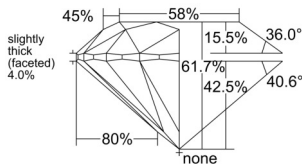

GIA®

FACSIMILE

GIA REPORT 1545495938

Verify this report at GIA.edu

GIA NATURAL DIAMOND DOSSIER®

January 22, 2026
GIA Report Number 1545495938
Shape and Cutting Style ..... Round Brilliant
Measurements ..... 3.77 - 3.79 x 2.33 mm

GRADING RESULTS

Carat Weight ..... 0.20 carat
Color Grade ..... G
Clarity Grade VS1
Cut Grade ..... Excellent

ADDITIONAL GRADING INFORMATION

Polish ..... Excellent
Symmetry ..... Excellent
Fluorescence ..... None
Clarity Characteristics ..... Crystal, Needle, Pinpoint
Inscription(s): GIA 1545495938

PROPORTIONS

Profile to actual proportions