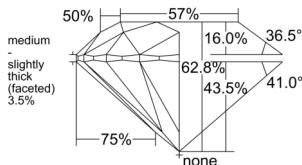

GIA®

FACSIMILE

GIA REPORT

1545514936

Verify this report at GIA.edu

GIA NATURAL DIAMOND DOSSIER®

January 27, 2026
GIA Report Number 1545514936
Shape and Cutting Style ..... Round Brilliant
Measurements ..... 5.18 - 5.21 x 3.26 mm

GRADING RESULTS

Carat Weight ..... 0.54 carat
Color Grade ..... H
Clarity Grade VS1
Cut Grade ..... Excellent

ADDITIONAL GRADING INFORMATION

Polish ..... Excellent
Symmetry ..... Excellent
Fluorescence ..... None
Clarity Characteristics ..... Cloud
Inscription(s): GIA 1545514936

PROPORTIONS

Profile to actual proportions

GRADING SCALES

GIA COLOR SCALE

COLORLESS	D
	E
	F
	G
	H
	I
	J
NEAR COLORLESS	K
	L
Faint	M
	N
	O
	P
Very Light	Q
	R
	S
	T
	U
	V
Light	W
	X
	Y
	Z

GIA CLARITY SCALE

FLAWLESS	VERY VERY SLIGHTLY INCLUDED	VS₁	VS₂	VS₁	SI₁	SI₂	I₁	I₂	I₃	
										FLAWLESS
INTERNALLY FLAWLESS	VERY SLIGHTLY INCLUDED	VS₁	VS₂	VS₁	SI₁	SI₂	I₁	I₂	I₃	

GIA CUT SCALE

EXCELLENT
VERY GOOD
GOOD
FAIR
POOR