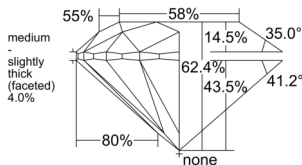

GIA®

FACSIMILE

GIA REPORT 1545526446

Verify this report at GIA.edu

GIA NATURAL DIAMOND DOSSIER®

January 28, 2026
GIA Report Number 1545526446
Shape and Cutting Style ..... Round Brilliant
Measurements ..... 5.26 - 5.28 x 3.29 mm

GRADING RESULTS

Carat Weight ..... 0.56 carat
Color Grade ..... E
Clarity Grade VS1
Cut Grade ..... Excellent

ADDITIONAL GRADING INFORMATION

Polish ..... Excellent
Symmetry ..... Excellent
Fluorescence ..... None
Clarity Characteristics ..... Cloud, Feather, Pinpoint
Inscription(s): GIA 1545526446

PROPORTIONS

GRADING SCALES

GIA COLOR SCALE

COLORLESS	D
	E
	F
	G
	H
	I
	J
NEAR COLORLESS	K
	L
FAIN	M
	N
	O
	P
VERY LIGHT	Q
	R
	S
	T
	U
	V
	W
	X
	Y
LIGHT	Z

GIA CLARITY SCALE

FLAWLESS	INTERNAL FLAWLESS	
		FLAWLESS
VERY VERY SLIGHTLY INCLUDED	VVS₁	
	VVS₂	
VERY SLIGHTLY INCLUDED	VS₁	
	VS₂	
SLIGHTLY INCLUDED	SI₁	
	SI₂	
INCLUDED	I₁	
	I₂	
	I₃	

GIA CUT SCALE

EXCELLENT
VERY GOOD
GOOD
FAIR
POOR