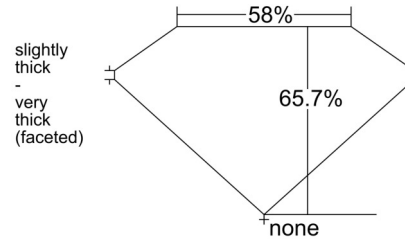

GIA NATURAL DIAMOND GRADING REPORT

January 30, 2026
 GIA Report Number 1545546495
 Shape and Cutting Style Oval Brilliant
 Measurements 7.31 x 5.63 x 3.69 mm

GRADING RESULTS

Carat Weight 1.00 carat
 Color Grade D
 Clarity Grade VS2

ADDITIONAL GRADING INFORMATION

Polish Very Good
 Symmetry Good
 Fluorescence None

Inscription(s): GIA 1545546495

Comments: Additional clouds are not shown. Pinpoints are not shown.

PROPORTIONS

Profile not to actual proportions

CLARITY CHARACTERISTICS

KEY TO SYMBOLS*

- Cloud
- Indented Natural
- Feather
- Needle

* Red symbols denote internal characteristics (inclusions). Green or black symbols denote external characteristics (blemishes). Diagram is an approximate representation of the diamond, and symbols shown indicate type, position, and approximate size of clarity characteristics. All clarity characteristics may not be shown. Details of finish are not shown.