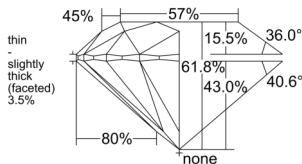

GIA®

FACSIMILE

GIA REPORT 1545548569

Verify this report at GIA.edu

GIA NATURAL DIAMOND DOSSIER®

January 30, 2026
GIA Report Number 1545548569
Shape and Cutting Style ..... Round Brilliant
Measurements ..... 4.93 - 4.96 x 3.06 mm

GRADING RESULTS

Carat Weight ..... 0.46 carat
Color Grade I
Clarity Grade VS1
Cut Grade ..... Excellent

ADDITIONAL GRADING INFORMATION

Polish ..... Excellent
Symmetry ..... Excellent
Fluorescence ..... None
Clarity Characteristics ..... Crystal, Feather, Cloud
Inscription(s): GIA 1545548569

PROPORTIONS

GRADING SCALES

GIA COLOR SCALE

COLOREDNESS	D
	E
	F
	G
	H
	I
NEAR COLORLESS	J
	K
	L
FAIN	M
	N
	O
	P
VERY LIGHT	Q
	R
	S
	T
	U
	V
	W
	X
	Y
LIGHT	Z

GIA CLARITY SCALE

FLAWLESS	INTERNAL FLAWLESS	
		FLAWLESS
VERY VERY SLIGHTLY INCLUDED	VVS₁	
	VVS₂	
VERY SLIGHTLY INCLUDED	VS₁	
	VS₂	
SLIGHTLY INCLUDED	SI₁	
	SI₂	
INCLUDED	I₁	
	I₂	
	I₃	

GIA CUT SCALE

EXCELLENT
VERY GOOD
GOOD
FAIR
POOR