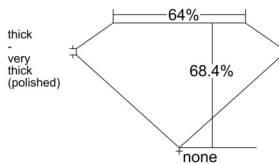

GIA®

FACSIMILE

GIA REPORT 1545578652

Verify this report at GIA.edu

GIA NATURAL DIAMOND DOSSIER®

February 03, 2026
GIA Report Number 1545578652
Shape and Cutting Style ..... Emerald Cut
Measurements ..... 5.42 x 4.07 x 2.79 mm

GRADING RESULTS

Carat Weight ..... 0.61 carat
Color Grade ..... E
Clarity Grade VS2

ADDITIONAL GRADING INFORMATION

Polish ..... Excellent
Symmetry ..... Very Good
Fluorescence ..... Faint
Clarity Characteristics ..... Crystal
Inscription(s): GIA 1545578652

PROPORTIONS

Profile not to actual proportions

GRADING SCALES

GIA COLOR SCALE		GIA CLARITY SCALE			
COLORLESS	D	VERY VERY SLIGHTLY INCLUDED	FLAWLESS		
	E		INTERNALLY FLAWLESS		
	F	VERY SLIGHTLY INCLUDED	VVS₁		
	G		VVS₂		
	H		VS₁		
	NEAR COLORLESS	I	SLIGHTLY INCLUDED	VS₂	
		J		SI₁	
		FAINT	K	INCLUDED	SI₂
			L		I₁
			M		I₂
VERT LIGHT	N	LIGHT	I₃		
	O				
	P				
	Q				
	R				
	S				
	T