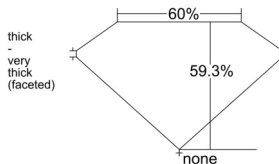

GIA®

FACSIMILE

GIA REPORT 1545585458

Verify this report at GIA.edu

GIA NATURAL DIAMOND DOSSIER®

February 05, 2026
GIA Report Number 1545585458
Shape and Cutting Style ..... Heart Brilliant
Measurements ..... 4.78 x 5.41 x 3.21 mm

GRADING RESULTS

Carat Weight ..... 0.50 carat
Color Grade I
Clarity Grade VS1

ADDITIONAL GRADING INFORMATION

Polish ..... Excellent
Symmetry ..... Excellent
Fluorescence ..... None
Clarity Characteristics ..... Crystal, Pinpoint
Inscription(s): GIA 1545585458

PROPORTIONS

Profile not to actual proportions

GRADING SCALES

GIA COLOR SCALE		GIA CLARITY SCALE			
COLORLESS	D	VERY VERY SLIGHTLY INCLUDED	FLAWLESS		
	E		INTERNALLY FLAWLESS		
	F		VVS₁		
	G		VVS₂		
	NEAR COLORLESS		H	VERY SLIGHTLY INCLUDED	VS₁
			I		VS₂
	FAINT		J	SLIGHTLY INCLUDED	SI₁
			K		SI₂
			L		I₁
			M		I₂
VERT LIGHT		N	INCLUDED		I₃
		O			
LIGHT		P			
		Q			
		R			
		S			
	T				
	U				
	V				
	W				
X					
Y					
Z