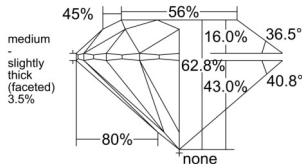

GIA®

FACSIMILE

GIA REPORT 1545595934

Verify this report at GIA.edu

GIA NATURAL DIAMOND DOSSIER®

February 06, 2026
GIA Report Number 1545595934
Shape and Cutting Style ..... Round Brilliant
Measurements ..... 5.63 - 5.66 x 3.54 mm

GRADING RESULTS

Carat Weight ..... 0.70 carat
Color Grade ..... K
Clarity Grade VVS1
Cut Grade ..... Excellent

ADDITIONAL GRADING INFORMATION

Polish ..... Excellent
Symmetry ..... Excellent
Fluorescence ..... None
Clarity Characteristics ..... Pinpoint
Inscription(s): GIA 1545595934

PROPORTIONS

Profile to actual proportions

GRADING SCALES

GIA COLOR SCALE

COLORLESS	D
	E
	F
	G
	H
	I
	J
NEAR COLORLESS	K
	L
Faint	M
	N
	O
	P
Very Light	Q
	R
	S
	T
	U
	V
Light	W
	X
	Y
	Z

GIA CLARITY SCALE

FLAWLESS	INTERNAL FLAWLESS	
		FLAWLESS
VERY VERY SLIGHTLY INCLUDED	VVS₁	
	VVS₂	
VERY SLIGHTLY INCLUDED	VS₁	
	VS₂	
SLIGHTLY INCLUDED	SI₁	
	SI₂	
INCLUDED	I₁	
	I₂	
	I₃	

GIA CUT SCALE

EXCELLENT
VERY GOOD
GOOD
FAIR
POOR