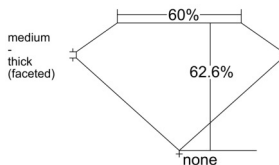

GIA®

FACSIMILE

GIA REPORT 1545597003

Verify this report at GIA.edu

GIA NATURAL DIAMOND DOSSIER®

February 06, 2026
GIA Report Number 1545597003
Shape and Cutting Style ..... Pear Brilliant
Measurements ..... 7.82 x 4.91 x 3.08 mm

GRADING RESULTS

Carat Weight ..... 0.70 carat
Color Grade ..... G
Clarity Grade VS2

ADDITIONAL GRADING INFORMATION

Polish ..... Excellent
Symmetry ..... Excellent
Fluorescence ..... None
Clarity Characteristics ..... Cloud, Feather, Crystal
Inscription(s): GIA 1545597003

PROPORTIONS

Profile not to actual proportions

GRADING SCALES

GIA COLOR SCALE		GIA CLARITY SCALE	
COLORLESS	D	VERY VERY SLIGHTLY INCLUDED	FLAWLESS
	E		INTERNALLY FLAWLESS
	F		VVS₁
	G		VVS₂
	H		VS₁
	I		VS₂
	J		SI₁
	K		SI₂
	L		I₁
	M		I₂
NEAR COLORLESS	N	SLIGHTLY INCLUDED	I₃
	O		
	P		
	Q		
FAINT	R		
	S		
	T		
	U		
VERT LIGHT	V		
	W		
	X		
	Y		
LIGHT	Z