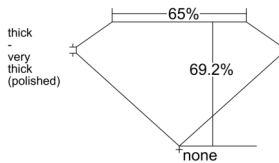

GIA®

FACSIMILE

GIA REPORT 1545696803

Verify this report at GIA.edu

GIA NATURAL DIAMOND DOSSIER®

February 24, 2026
GIA Report Number 1545696803
Shape and Cutting Style ..... Emerald Cut
Measurements ..... 5.37 x 4.02 x 2.78 mm

GRADING RESULTS

Carat Weight ..... 0.60 carat
Color Grade ..... G
Clarity Grade VS1

ADDITIONAL GRADING INFORMATION

Polish ..... Excellent
Symmetry ..... Very Good
Fluorescence ..... None
Clarity Characteristics ..... Cloud
Inscription(s): GIA 1545696803

PROPORTIONS

Profile not to actual proportions

GRADING SCALES

GIA COLOR SCALE		GIA CLARITY SCALE			
COLORLESS	D	VERY VERY SLIGHTLY INCLUDED	FLAWLESS		
	E		INTERNALLY FLAWLESS		
	F	VERY SLIGHTLY INCLUDED	VVS₁		
	G		VVS₂		
	H		VS₁		
	NEAR COLORLESS	I	SLIGHTLY INCLUDED	VS₂	
		J		SI₁	
		FAINT	K	INCLUDED	SI₂
			L		I₁
			M		I₂
VERT LIGHT	N	LIGHT	I₃		
	O				
	P				
	Q				
	R