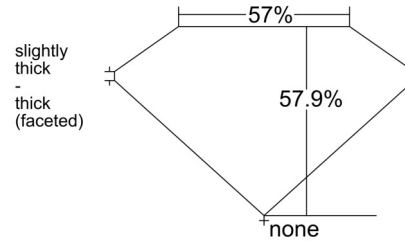

PROPORTIONS

Profile not to actual proportions