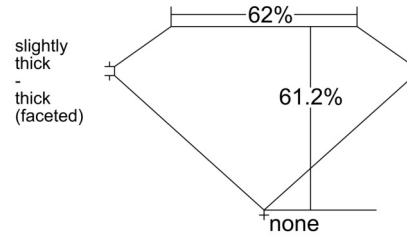

PROPORTIONS

Profile not to actual proportions