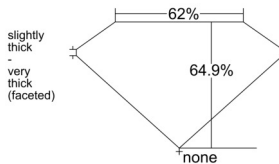

GIA®

FACSIMILE

GIA REPORT 1545728675

Verify this report at GIA.edu

GIA NATURAL DIAMOND DOSSIER®

March 02, 2026
GIA Report Number 1545728675
Shape and Cutting Style ..... Pear Brilliant
Measurements ..... 7.59 x 5.14 x 3.34 mm

GRADING RESULTS

Carat Weight ..... 0.80 carat
Color Grade ..... F
Clarity Grade SI1

ADDITIONAL GRADING INFORMATION

Polish ..... Excellent
Symmetry ..... Very Good
Fluorescence ..... None
Clarity Characteristics ..... Crystal, Cloud
Inscription(s): GIA 1545728675

PROPORTIONS

Profile not to actual proportions

GRADING SCALES

GIA COLOR SCALE		GIA CLARITY SCALE			
COLORLESS	D	VERY VERY SLIGHTLY INCLUDED	FLAWLESS		
	E		INTERNALLY FLAWLESS		
	F	VERY SLIGHTLY INCLUDED	VVS₁		
	G		VVS₂		
	H		VS₁		
	NEAR COLORLESS	I	SLIGHTLY INCLUDED	VS₂	
		J		SI₁	
		FAINT	K	INCLUDED	SI₂
			L		I₁
			M		I₂
VERT LIGHT	N	LIGHT	I₃		
	O				
	P				
	Q				
	R