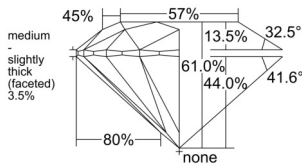

GIA®

FACSIMILE

GIA REPORT

1545731641

Verify this report at GIA.edu

GIA NATURAL DIAMOND DOSSIER®

March 02, 2026
GIA Report Number 1545731641
Shape and Cutting Style ..... Round Brilliant
Measurements ..... 5.58 - 5.60 x 3.41 mm

GRADING RESULTS

Carat Weight ..... 0.64 carat
Color Grade I
Clarity Grade SI2
Cut Grade ..... Excellent

ADDITIONAL GRADING INFORMATION

Polish ..... Excellent
Symmetry ..... Excellent
Fluorescence ..... Faint
Clarity Characteristics ..... Cloud
Inscription(s): GIA 1545731641

PROPORTIONS

Profile to actual proportions

GRADING SCALES

GIA COLOR SCALE	GIA CLARITY SCALE	GIA CUT SCALE	
D	FLAWLESS	EXCELLENT	
E	INTERNALLY FLAWLESS		
F		VVS₁	VERY GOOD
G	VVS₂		
H	VS₁	GOOD	
I	VS₂		
J	SI₁	FAIR	
K	SI₂		
L	I₁	POOR	
M	I₂		
N	I₃		
O			
P			
Q			
R			
S			
T			
U			
V			
W			
X			
Y			
Z