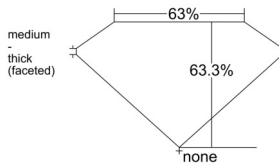

GIA®

FACSIMILE

GIA REPORT 1545761138

Verify this report at GIA.edu

GIA NATURAL DIAMOND DOSSIER®

March 06, 2026
GIA Report Number 1545761138
Shape and Cutting Style ..... Oval Brilliant
Measurements ..... 5.78 x 4.14 x 2.62 mm

GRADING RESULTS

Carat Weight ..... 0.40 carat
Color Grade ..... D
Clarity Grade VVS2

ADDITIONAL GRADING INFORMATION

Polish ..... Excellent
Symmetry ..... Very Good
Fluorescence ..... Medium Blue
Clarity Characteristics..... Needle, Cloud, Pinpoint
Inscription(s): GIA 1545761138

PROPORTIONS

Profile not to actual proportions

GRADING SCALES

GIA COLOR SCALE		GIA CLARITY SCALE			
COLORLESS	D	VERY VERY SLIGHTLY INCLUDED	FLAWLESS		
	E		INTERNALLY FLAWLESS		
	F	VERY SLIGHTLY INCLUDED	VVS₁		
	G		VVS₂		
	H		VS₁		
	NEAR COLORLESS	I	SLIGHTLY INCLUDED	VS₂	
		J		SI₁	
		FAINT	K	INCLUDED	SI₂
			L		I₁
			M		I₂
VERT LIGHT			N	INCLUDED	I₃
			O		
			P		
	Q				
LIGHT	R				
	S				
	T				
	U				
	V				
	W				
	X				
	Y				
	Z