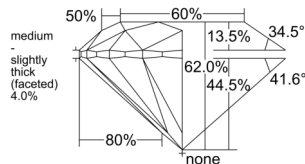

GIA®

FACSIMILE

GIA REPORT 1545774483

Verify this report at GIA.edu

GIA NATURAL DIAMOND DOSSIER®

March 12, 2026
GIA Report Number 1545774483
Shape and Cutting Style ..... Round Brilliant
Measurements ..... 5.29 - 5.32 x 3.29 mm

GRADING RESULTS

Carat Weight ..... 0.57 carat
Color Grade I
Clarity Grade VVS1
Cut Grade ..... Excellent

ADDITIONAL GRADING INFORMATION

Polish ..... Excellent
Symmetry ..... Excellent
Fluorescence ..... Faint
Clarity Characteristics..... Pinpoint, Indented Natural, Feather
Inscription(s): GIA 1545774483

PROPORTIONS

Profile to actual proportions