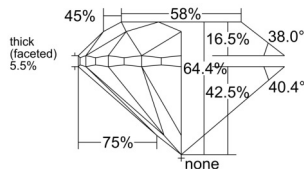

GIA®

FACSIMILE

GIA REPORT 1545792686

Verify this report at GIA.edu

GIA NATURAL DIAMOND DOSSIER®

March 11, 2026
GIA Report Number 1545792686
Shape and Cutting Style ..... Round Brilliant
Measurements ..... 5.48 - 5.55 x 3.55 mm

GRADING RESULTS

Carat Weight ..... 0.70 carat
Color Grade ..... H
Clarity Grade S11
Cut Grade ..... Very Good

ADDITIONAL GRADING INFORMATION

Polish ..... Excellent
Symmetry ..... Very Good
Fluorescence ..... None
Clarity Characteristics ..... Crystal, Needle, Feather
Inscription(s): GIA 1545792686

PROPORTIONS

Profile to actual proportions