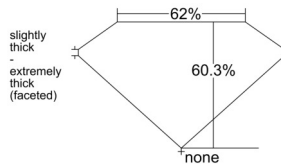

GIA®

FACSIMILE

GIA REPORT 1545794752

Verify this report at GIA.edu

GIA NATURAL DIAMOND DOSSIER®

March 12, 2026
GIA Report Number 1545794752
Shape and Cutting Style ..... Heart Brilliant
Measurements ..... 5.18 x 5.94 x 3.59 mm

GRADING RESULTS

Carat Weight ..... 0.70 carat
Color Grade ..... F
Clarity Grade VS1

ADDITIONAL GRADING INFORMATION

Polish ..... Excellent
Symmetry ..... Excellent
Fluorescence ..... Medium Blue
Clarity Characteristics..... Crystal, Needle, Pinpoint, Cloud
Inscription(s): GIA 1545794752

PROPORTIONS

Profile not to actual proportions

GRADING SCALES

GIA COLOR SCALE		GIA CLARITY SCALE			
COLORLESS	D	VERY VERY SLIGHTLY INCLUDED	FLAWLESS		
	E		INTERNALLY FLAWLESS		
	F		VVS₁		
	NEAR COLORLESS	G	VERY SLIGHTLY INCLUDED	VVS₂	
		H		VS₁	
		FAINT	I	SLIGHTLY INCLUDED	VS₂
			J		SI₁
			K		SI₂
	LIGHT	L	INCLUDED	I₁	
		M		I₂	
N		I₃			
O					
P					
Q					
R