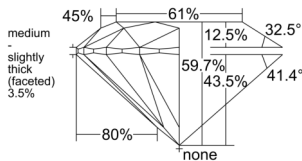

GIA®

FACSIMILE

GIA REPORT 1545827076

Verify this report at GIA.edu

GIA NATURAL DIAMOND DOSSIER®

March 17, 2026
GIA Report Number 1545827076
Shape and Cutting Style ..... Round Brilliant
Measurements ..... 3.71 - 3.73 x 2.22 mm

GRADING RESULTS

Carat Weight ..... 0.18 carat
Color Grade ..... E
Clarity Grade VS1
Cut Grade ..... Excellent

ADDITIONAL GRADING INFORMATION

Polish ..... Excellent
Symmetry ..... Excellent
Fluorescence ..... None
Clarity Characteristics..... Cloud, Pinpoint, Needle
Inscription(s): GIA 1545827076

PROPORTIONS

Profile to actual proportions

GRADING SCALES

GIA COLOR SCALE	GIA CLARITY SCALE	GIA CUT SCALE	
D	FLAWLESS	EXCELLENT	
E	INTERNALLY FLAWLESS		
F		VVS₁	VERY GOOD
G	VVS₂		
H	VS₁	GOOD	
I	VS₂		
J	SI₁	FAIR	
K	SI₂		
L	I₁	POOR	
M	I₂		
N	I₃		
O			
P			
Q			
R			
S			
T			
U			
V			
W			
X			
Y			
Z