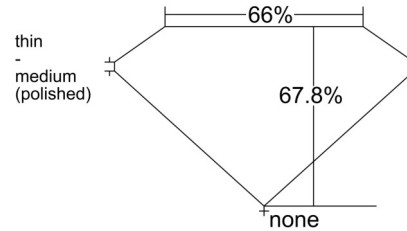

PROPORTIONS

Profile not to actual proportions