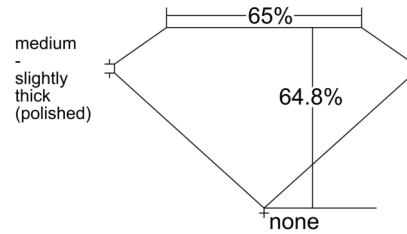

PROPORTIONS

Profile not to actual proportions