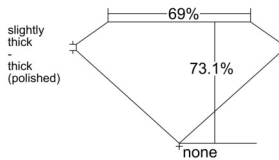

GIA®

FACSIMILE

GIA REPORT 1545899988

Verify this report at GIA.edu

GIA NATURAL DIAMOND DOSSIER®

March 31, 2026
GIA Report Number 1545899988
Shape and Cutting Style ..... Square Modified Brilliant
Measurements ..... 4.39 x 4.39 x 3.21 mm

GRADING RESULTS

Carat Weight ..... 0.53 carat
Color Grade I
Clarity Grade VS1

ADDITIONAL GRADING INFORMATION

Polish ..... Excellent
Symmetry ..... Excellent
Fluorescence ..... None
Clarity Characteristics..... Crystal, Cloud, Needle, Pinpoint
Inscription(s): GIA 1545899988

PROPORTIONS

Profile not to actual proportions

GRADING SCALES

GIA COLOR SCALE		GIA CLARITY SCALE			
COLORLESS	D	VERY VERY SLIGHTLY INCLUDED	FLAWLESS		
	E		INTERNALLY FLAWLESS		
	F	VERY SLIGHTLY INCLUDED	VVS₁		
	G		VVS₂		
	H		VS₁		
	NEAR COLORLESS	I	SLIGHTLY INCLUDED	VS₂	
		J		SI₁	
		FAINT	K	INCLUDED	SI₂
			L		I₁
			M		I₂
VERT LIGHT	N	LIGHT	I₃		
	O				
	P				
	Q				
	R