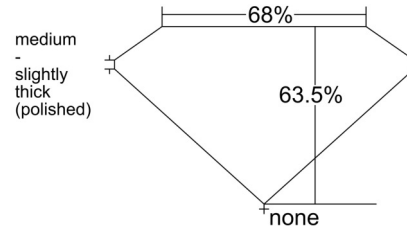

GIA NATURAL DIAMOND GRADING REPORT

March 30, 2026
 GIA Report Number 1545915129
 Shape and Cutting Style Emerald Cut
 Measurements 6.72 x 4.94 x 3.14 mm

GRADING RESULTS

Carat Weight 1.01 carat
 Color Grade D
 Clarity Grade VS1

ADDITIONAL GRADING INFORMATION

Polish Excellent
 Symmetry Very Good
 Fluorescence Medium Blue
 Inscription(s): GIA 1545915129
 Comments: Pinpoints are not shown.

PROPORTIONS

Profile not to actual proportions

CLARITY CHARACTERISTICS

KEY TO SYMBOLS*

- Crystal
- ~ Feather
- \\ Needle

* Red symbols denote internal characteristics (inclusions). Green or black symbols denote external characteristics (blemishes). Diagram is an approximate representation of the diamond, and symbols shown indicate type, position, and approximate size of clarity characteristics. All clarity characteristics may not be shown. Details of finish are not shown.