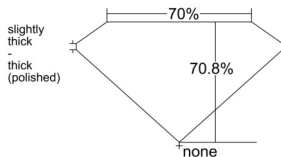

GIA®

FACSIMILE

GIA REPORT 1545921271

Verify this report at GIA.edu

GIA NATURAL DIAMOND DOSSIER®

March 28, 2026
GIA Report Number 1545921271
Shape and Cutting Style ..... **Square Modified Brilliant**
Measurements ..... 4.14 x 4.12 x 2.92 mm

GRADING RESULTS

Carat Weight ..... 0.42 carat
Color Grade ..... F
Clarity Grade VVS1

ADDITIONAL GRADING INFORMATION

Polish ..... Excellent
Symmetry ..... Good
Fluorescence ..... Medium Blue
Clarity Characteristics ..... Cloud
Inscription(s): GIA 1545921271

PROPORTIONS

Profile not to actual proportions

GRADING SCALES

GIA COLOR SCALE		GIA CLARITY SCALE			
COLORLESS	D	VERY VERY SLIGHTLY INCLUDED	FLAWLESS		
	E		INTERNALLY FLAWLESS		
	F	VERY SLIGHTLY INCLUDED	VVS₁		
	G		VVS₂		
	H		VS₁		
	NEAR COLORLESS	I	SLIGHTLY INCLUDED	VS₂	
		J		SI₁	
		FAINT	K	INCLUDED	SI₂
			L		I₁
			M		I₂
N			I₃		
VERT LIGHT		O	LIGHT		
		P			
	Q				
	R				
	S				
	T				
LIGHT	U				
	V				
	W				
	X				
Y					
Z