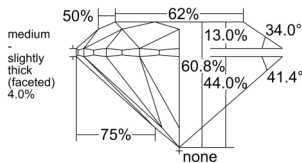

GIA®

FACSIMILE

GIA REPORT 1545963003

Verify this report at GIA.edu

GIA NATURAL DIAMOND DOSSIER®

April 06, 2026
GIA Report Number 1545963003
Shape and Cutting Style ..... Round Brilliant
Measurements ..... 4.30 - 4.32 x 2.62 mm

GRADING RESULTS

Carat Weight ..... 0.30 carat
Color Grade I
Clarity Grade VS1
Cut Grade ..... Excellent

ADDITIONAL GRADING INFORMATION

Polish ..... Excellent
Symmetry ..... Excellent
Fluorescence ..... None
Clarity Characteristics ..... Cloud, Feather
Inscription(s): GIA 1545963003

PROPORTIONS

Profile to actual proportions

GRADING SCALES

GIA COLOR SCALE

COLORESS	D
	E
	F
	G
	H
	I
	J
NEAR COLORESS	K
	L
Faint	M
	N
	O
	P
Very Light	Q
	R
	S
	T
	U
	V
Light	W
	X
	Y
	Z

GIA CLARITY SCALE

FLAWLESS	INTERNAL FLAWLESS	
		FLAWLESS
VERY VERY SLIGHTLY INCLUDED	VVS₁	
	VVS₂	
VERY SLIGHTLY INCLUDED	VS₁	
	VS₂	
SLIGHTLY INCLUDED	SI₁	
	SI₂	
INCLUDED	I₁	
	I₂	
	I₃	

GIA CUT SCALE

EXCELLENT
VERY GOOD
GOOD
FAIR
POOR