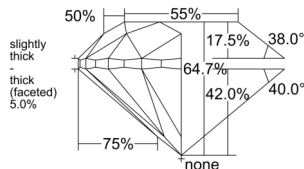

GIA®

FACSIMILE

GIA REPORT 1545974811

Verify this report at GIA.edu

GIA NATURAL DIAMOND DOSSIER®

April 06, 2026
GIA Report Number 1545974811
Shape and Cutting Style ..... Round Brilliant
Measurements ..... 5.48 - 5.55 x 3.57 mm

GRADING RESULTS

Carat Weight ..... 0.70 carat
Color Grade ..... G
Clarity Grade VS1
Cut Grade ..... Very Good

ADDITIONAL GRADING INFORMATION

Polish ..... Excellent
Symmetry ..... Very Good
Fluorescence ..... None
Clarity Characteristics..... Crystal, Feather, Pinpoint
Inscription(s): GIA 1545974811

PROPORTIONS

Profile to actual proportions