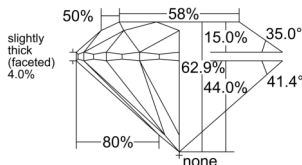

GIA®

FACSIMILE

GIA REPORT 1545979546

Verify this report at GIA.edu

GIA NATURAL DIAMOND DOSSIER®

April 07, 2026
GIA Report Number 1545979546
Shape and Cutting Style ..... Round Brilliant
Measurements ..... 5.23 - 5.27 x 3.30 mm

GRADING RESULTS

Carat Weight ..... 0.56 carat
Color Grade ..... G
Clarity Grade VS2
Cut Grade ..... Excellent

ADDITIONAL GRADING INFORMATION

Polish ..... Excellent
Symmetry ..... Excellent
Fluorescence ..... None
Clarity Characteristics..... Crystal, Feather, Cavity
Inscription(s): GIA 1545979546

PROPORTIONS

Profile to actual proportions