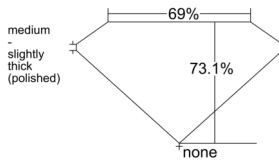

GIA®

FACSIMILE

GIA REPORT 1545982587

Verify this report at GIA.edu

GIA NATURAL DIAMOND DOSSIER®

April 08, 2026
GIA Report Number 1545982587
Shape and Cutting Style ..... Square Modified Brilliant
Measurements ..... 5.08 x 5.06 x 3.70 mm

GRADING RESULTS

Carat Weight ..... 0.81 carat
Color Grade ..... H
Clarity Grade VVS1

ADDITIONAL GRADING INFORMATION

Polish ..... Excellent
Symmetry ..... Excellent
Fluorescence ..... None
Clarity Characteristics ..... Pinpoint, Feather
Inscription(s): GIA 1545982587

PROPORTIONS

Profile not to actual proportions

GRADING SCALES

GIA COLOR SCALE		GIA CLARITY SCALE	
COLORLESS	D	VERY VERY SLIGHTLY INCLUDED	FLAWLESS
	E		INTERNALLY FLAWLESS
	F		VVS₁
	G		VVS₂
	H		VS₁
	I		VS₂
	J		SI₁
	K		SI₂
	L		I₁
	M		I₂
NEAR COLORLESS	N	SLIGHTLY INCLUDED	I₃
	O		
	P		
	Q		
FAINT	R	INCLUDED	
	S		
	T		
	U		
VERY LIGHT	V		
	W		
	X		
	Y		
LIGHT	Z