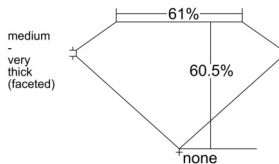

GIA®

FACSIMILE

GIA REPORT 1545984583

Verify this report at GIA.edu

GIA NATURAL DIAMOND DOSSIER®

April 08, 2026
GIA Report Number 1545984583
Shape and Cutting Style ..... Marquise Brilliant
Measurements ..... 8.66 x 4.73 x 2.86 mm

GRADING RESULTS

Carat Weight ..... 0.71 carat
Color Grade ..... J
Clarity Grade SI1

ADDITIONAL GRADING INFORMATION

Polish ..... Excellent
Symmetry ..... Excellent
Fluorescence ..... None
Clarity Characteristics ..... Crystal
Inscription(s): GIA 1545984583

PROPORTIONS

Profile not to actual proportions

GRADING SCALES

GIA COLOR SCALE		GIA CLARITY SCALE	
COLORLESS	D	VERY VERY SLIGHTLY INCLUDED	FLAWLESS
	E		INTERNALLY FLAWLESS
	F		VVS₁
	G		VVS₂
	H		VS₁
	I		VS₂
	J		SI₁
	K		SI₂
	L		I₁
	M		I₂
NEAR COLORLESS	N	SLIGHTLY INCLUDED	I₃
	O		
	P		
	Q		
FAINT	R		
	S		
	T		
	U		
VERT LIGHT	V		
	W		
	X		
	Y		
LIGHT	Z