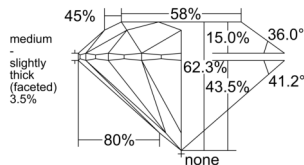

GIA®

FACSIMILE

GIA REPORT 1545984670

Verify this report at GIA.edu

GIA NATURAL DIAMOND DOSSIER®

April 09, 2026
GIA Report Number 1545984670
Shape and Cutting Style ..... Round Brilliant
Measurements ..... 4.25 - 4.28 x 2.66 mm

GRADING RESULTS

Carat Weight ..... 0.30 carat
Color Grade ..... J
Clarity Grade VS1
Cut Grade ..... Excellent

ADDITIONAL GRADING INFORMATION

Polish ..... Excellent
Symmetry ..... Excellent
Fluorescence ..... None
Clarity Characteristics ..... Crystal, Needle, Cloud
Inscription(s): GIA 1545984670

PROPORTIONS

GRADING SCALES

GIA COLOR SCALE

COLORED	D
	E
	F
	G
	H
	I
	J
NEAR COLORLESS	K
	L
Faint	M
	N
	O
	P
	Q
	R
	S
	T
	U
	V
	W
	X
	Y
Light	Z

GIA CLARITY SCALE

FLAWLESS	VERY VERY SLIGHTLY INCLUDED	VS₁	VS₂	VS₁	VS₂	SI₁	SI₂	I₁	I₂	I₃		
											FLAWLESS	INTERNALLY FLAWLESS

GIA CUT SCALE

EXCELLENT
VERY GOOD
GOOD
FAIR
POOR