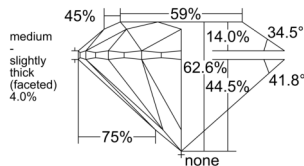

GIA®

FACSIMILE

GIA NATURAL DIAMOND DOSSIER®

April 08, 2026
GIA Report Number 1545991440
Shape and Cutting Style ..... Round Brilliant
Measurements ..... 5.04 - 5.07 x 3.17 mm

GRADING RESULTS

Carat Weight ..... 0.50 carat
Color Grade ..... G
Clarity Grade VS1
Cut Grade ..... Excellent

ADDITIONAL GRADING INFORMATION

Polish ..... Excellent
Symmetry ..... Excellent
Fluorescence ..... None
Clarity Characteristics ..... Cloud, Pinpoint
Inscription(s): GIA 1545991440

GIA REPORT 1545991440

Verify this report at GIA.edu

PROPORTIONS

Profile to actual proportions