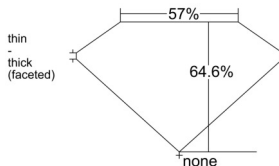

GIA®

FACSIMILE

GIA REPORT 1547027227

Verify this report at GIA.edu

GIA NATURAL DIAMOND DOSSIER®

November 21, 2025
GIA Report Number 1547027227
Shape and Cutting Style ..... Oval Brilliant
Measurements ..... 7.04 x 4.61 x 2.98 mm

GRADING RESULTS

Carat Weight ..... 0.60 carat
Color Grade ..... D
Clarity Grade VS2

ADDITIONAL GRADING INFORMATION

Polish ..... Excellent
Symmetry ..... Excellent
Fluorescence ..... None
Clarity Characteristics..... Cloud, Feather, Crystal
Inscription(s): GIA 1547027227

PROPORTIONS

Profile not to actual proportions

GRADING SCALES

GIA COLOR SCALE		GIA CLARITY SCALE	
COLORLESS	D	VERY VERY SLIGHTLY INCLUDED	FLAWLESS
	E		INTERNALLY FLAWLESS
	F		VVS₁
	G		VVS₂
	H		VS₁
	I		VS₂
	J		SI₁
	K		SI₂
	L		I₁
	M		I₂
NEAR COLORLESS	N	SLIGHTLY INCLUDED	I₃
	O		
	P		
	Q		
FAINT	R		
	S		
	T		
	U		
VERT LIGHT	V		
	W		
	X		
	Y		
LIGHT	Z