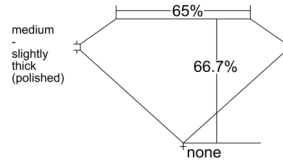

GIA®

FACSIMILE

GIA REPORT 1547040773

Verify this report at GIA.edu

GIA NATURAL DIAMOND DOSSIER®

November 20, 2025
GIA Report Number 1547040773
Shape and Cutting Style ..... **Cut-Cornered Rectangular Modified Brilliant**
Measurements ..... 6.12 x 4.16 x 2.77 mm

GRADING RESULTS

Carat Weight ..... 0.60 carat
Color Grade ..... G
Clarity Grade VVS1

ADDITIONAL GRADING INFORMATION

Polish ..... Excellent
Symmetry ..... Excellent
Fluorescence ..... None
Clarity Characteristics..... **Pinpoint, Feather, Surface Graining**
Inscription(s): GIA 1547040773

PROPORTIONS

Profile not to actual proportions

GRADING SCALES

GIA COLOR SCALE		GIA CLARITY SCALE			
COLORLESS	D	VERY VERY SLIGHTLY INCLUDED	FLAWLESS		
	E		INTERNALLY FLAWLESS		
	F		VVS₁		
	NEAR COLORLESS	G	VERY SLIGHTLY INCLUDED	VVS₂	
		H		VS₁	
		FAINT	I	SLIGHTLY INCLUDED	VS₂
			J		SI₁
	K		SI₂		
	VERT LIGHT		L	INCLUDED	I₁
			M		I₂
N			I₃		
O					
P					
Q					
R					
LIGHT	S				
	T				
	U				
	V				
	W				
	X				
	Y				
	Z