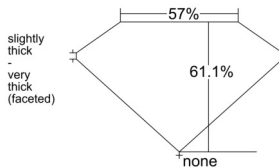

GIA®

FACSIMILE

GIA REPORT 1547043803

Verify this report at GIA.edu

GIA NATURAL DIAMOND DOSSIER®

November 19, 2025
GIA Report Number **1547043803**
Shape and Cutting Style ..... **Pear Brilliant**
Measurements ..... **6.20 x 3.95 x 2.42 mm**

GRADING RESULTS

Carat Weight ..... **0.35 carat**
Color Grade ..... **F**
Clarity Grade **VVS1**

ADDITIONAL GRADING INFORMATION

Polish ..... **Very Good**
Symmetry ..... **Very Good**
Fluorescence ..... **None**
Clarity Characteristics..... **Pinpoint, Manufacturing Remnant**
Inscription(s): **GIA 1547043803**

PROPORTIONS

Profile not to actual proportions

GRADING SCALES

GIA COLOR SCALE		GIA CLARITY SCALE			
COLORLESS	D	VERY VERY SLIGHTLY INCLUDED	FLAWLESS		
	E		INTERNALLY FLAWLESS		
	F	VERY SLIGHTLY INCLUDED	VVS₁		
	G		VVS₂		
	H		VS₁		
	NEAR COLORLESS	I	SLIGHTLY INCLUDED	VS₂	
		J		SI₁	
		FAINT	K	INCLUDED	SI₂
			L		I₁
			M		I₂
VERT LIGHT	N	LIGHT	I₃		
	O				
	P				
	Q				
	R