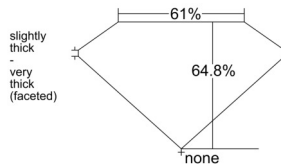

GIA®

FACSIMILE

GIA REPORT 1547049780

Verify this report at GIA.edu

GIA NATURAL DIAMOND DOSSIER®

November 19, 2025
GIA Report Number **1547049780**
Shape and Cutting Style ..... **Marquise Brilliant**
Measurements ..... **7.51 x 4.17 x 2.70 mm**

GRADING RESULTS

Carat Weight ..... **0.50 carat**
Color Grade ..... **F**
Clarity Grade **VS1**

ADDITIONAL GRADING INFORMATION

Polish ..... **Very Good**
Symmetry ..... **Very Good**
Fluorescence ..... **None**
Clarity Characteristics..... **Cloud, Crystal, Needle, Pinpoint**
Inscription(s): **GIA 1547049780**

PROPORTIONS

Profile not to actual proportions

GRADING SCALES

GIA COLOR SCALE		GIA CLARITY SCALE		
COLORLESS	D	VERY VERY SLIGHTLY INCLUDED	FLAWLESS	
	E		INTERNALLY FLAWLESS	
	F		VS₁	
	G		VS₂	
	NEAR COLORLESS	H	VERY SLIGHTLY INCLUDED	VS₁
		I		VS₂
		J		SI₁
		K		SI₂
	FAINT	L	SLIGHTLY INCLUDED	I₁
		M		I₂
N		I₃		
O				
VERT LIGHT	P	INCLUDED		
	Q			
	R			
	S			
	T			
	U			
	V			
	W			
LIGHT	X			
	Y			
	Z