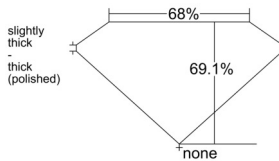

GIA®

FACSIMILE

GIA REPORT 1547087656

Verify this report at GIA.edu

GIA NATURAL DIAMOND DOSSIER®

November 25, 2025
GIA Report Number 1547087656
Shape and Cutting Style ..... **Cut-Cornered Rectangular Modified Brilliant**
Measurements ..... 5.89 x 4.44 x 3.07 mm

GRADING RESULTS

Carat Weight ..... 0.70 carat
Color Grade ..... K
Clarity Grade VS1

ADDITIONAL GRADING INFORMATION

Polish ..... Excellent
Symmetry ..... Excellent
Fluorescence ..... None
Clarity Characteristics ..... Feather
Inscription(s): GIA 1547087656

PROPORTIONS

Profile not to actual proportions

GRADING SCALES

GIA COLOR SCALE		GIA CLARITY SCALE			
COLORLESS	D	VERY VERY SLIGHTLY INCLUDED	FLAWLESS		
	E		INTERNALLY FLAWLESS		
	F	VERY SLIGHTLY INCLUDED	VVS₁		
	G		VVS₂		
	H		VS₁		
	NEAR COLORLESS	I	SLIGHTLY INCLUDED	VS₂	
		J		SI₁	
		FAINT	K	INCLUDED	SI₂
			L		I₁
			M		I₂
VERT LIGHT	N	LIGHT	I₃		
	O				
	P				
	Q				
	R				
	S				
	T